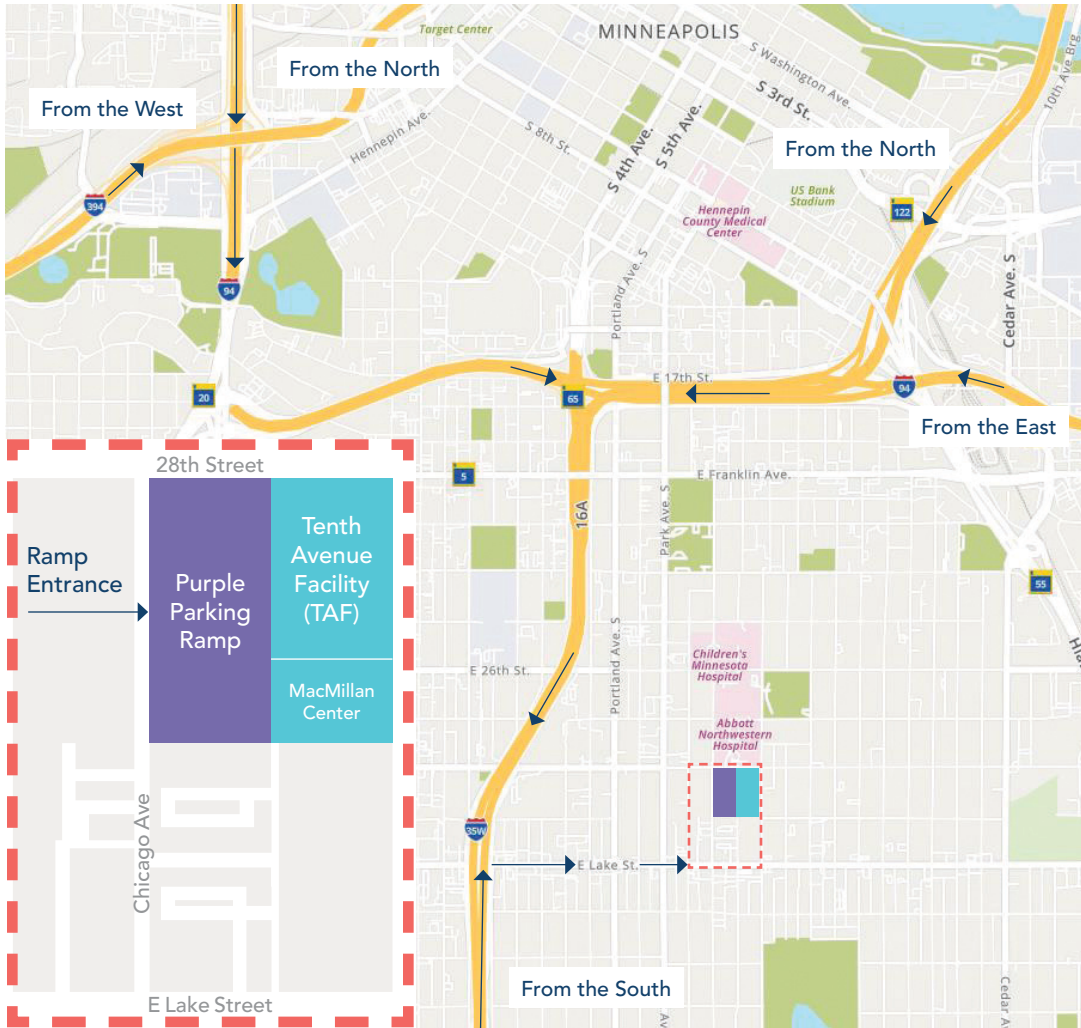

Getting to The Whitney and Elizabeth MacMillan Community and Education Center

The Whitney and Elizabeth MacMillan Community and Education Center

**2800 10th Ave S
Minneapolis, MN 55407**

Parking in the Purple Ramp
2837 Chicago Ave S
Minneapolis, MN 55407

The MacMillan Center
is on Level 3
(the skyway level) of the ramp

The Vanderboom Simulation
Center is on Level 3
(the skyway level) of the ramp

Ramp entrance:

From the North Recommended from I-94 or 35W

- Get onto I-35W South
- Exit at E Lake St (Exit 15A)
- Turn left onto E Lake St
- Turn left onto Chicago Ave
- Turn right into Parking Ramp

From the South Recommended from 35W

- Exit at 31st St (Exit 15A) to Lake St
- Turn right onto E Lake Street
- Turn left onto Chicago Ave
- Turn right into Parking Ramp

From the East Recommended from I-94

- Exit at Cedar Ave S (Exit 234C)
- Turn left onto Cedar Ave S
- Turn right onto E Lake St
- Turn right onto Chicago Ave
- Turn right into Parking Ramp

From the West Recommended from I-394

- Get onto I-35W South
- Exit at E Lake St (Exit 15A)
- Turn left onto E Lake St
- Turn left onto Chicago Ave
- Turn right into Parking Ramp